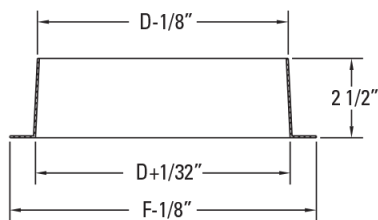

Flex Duct Mounting Ring

Model	Size	D	F
FDMR-04	4	4	6
FDMR-06	6	6	8
FDMR-08	8	8	10
FDMR-10	10	10	12
FDMR-12	12	12	14
FDMR-14	14	14	16
FDMR-16	16	16	18
FDMR-18	18	18	20
FDMR-20	20	20	22
FDMR-22	22	22	24
FDMR-24	24	24	26

Inches measured to the nearest 1/16 inch

MATERIAL:

- Heavy Gauge Aluminum Construction

NOTES:

- Flexible Duct Slides Easily Over End of Mounting Ring

Project:	<h1>Accessories</h1> <p>Flex Duct Mounting Ring</p>	
Architect:		
Engineer:		
Contractor:	Form No: 50010S	
Submitted By:	Date:	Drawn By: MH October 2003