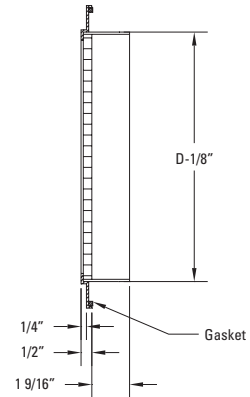

Round Egg-Crate Grille

MODEL	Size	D	F
REC-04	4	4	6-1/4
REC-06	6	6	8-1/4
REC-08	8	8	10-1/4
REC-10	10	10	12-1/4
REC-12	12	12	14-1/4
REC-14	14	14	16-1/4
REC-16	16	16	18-1/4
REC-18	18	18	20-1/4
REC-20	20	20	22-1/4
REC-22	22	22	24-1/4
REC-24	24	24	26-1/4
REC-30	30	30	32-1/4

(Inches measured to the nearest 1/16")

Architectural Grille

- Can be Utilized for Supply, Return or Exhaust Air
- Wall or Ceiling Mount

Standard Material

- Heavy Gauge Aluminum
- 1/2" x 1/2" Aluminum Egg-Crate
- Foam Gasket