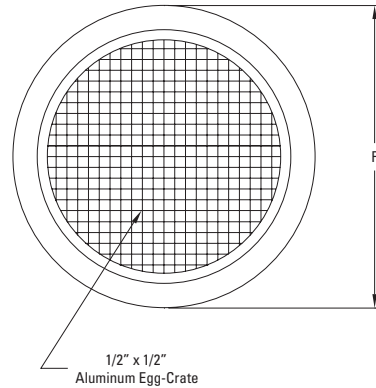

Round Egg-Crate Grille

MODEL	Size	D	F
REC-04	4	4	6-1/4
REC-06	6	6	8-1/4
REC-08	8	8	10-1/4
REC-10	10	10	12-1/4
REC-12	12	12	14-1/4
REC-14	14	14	16-1/4
REC-16	16	16	18-1/4
REC-18	18	18	20-1/4
REC-20	20	20	22-1/4
REC-22	22	22	24-1/4
REC-24	24	24	26-1/4
REC-30	30	30	32-1/4

(Inches measured to the nearest 1/16")

Architectural Grille

- Can be Utilized for Supply, Return or Exhaust Air
- Wall or Ceiling Mount

Standard Material

- Heavy Gauge Aluminum
- 1/2" x 1/2" Aluminum Egg-Crate
- Foam Gasket