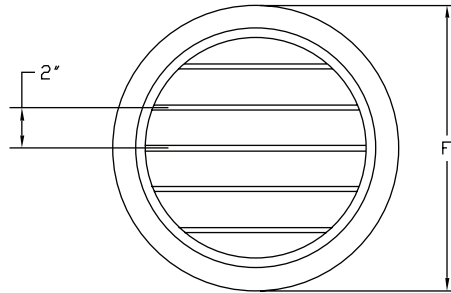

Round Single Deflection Grille with 2" Wide Spacing

MODEL	Size	D	F
RSDW-08	8	8	10-1/4
RSDW-10	10	10	12-1/4
RSDW-12	12	12	14-1/4
RSDW-14	14	14	16-1/4
RSDW-16	16	16	18-1/4
RSDW-18	18	18	20-1/4
RSDW-20	20	20	22-1/4
RSDW-22	22	22	24-1/4
RSDW-24	24	24	26-1/4
RSDW-30	30	30	32-1/4

(Inches measured to the nearest 1/16")

High Velocity Task / Air Outlet

- Single Deflection Design
- Adjustable Air Pattern
 - Long Throws
 - Wide Dispersion Patterns
- 2" Extruded Airfoil Blades / 2" Wide Spacing
- Wall or Ceiling Mount

Project :	RSDW Series Round Single Deflection Grille with 2" Wide Spacing	
Architect :		
Engineer :		
Contractor :	Form # : 10023S	
Submitted By :	Date :	Drawn By : MH May 2010