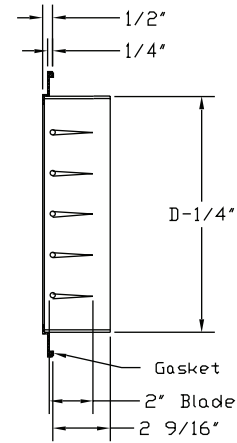

Round Single Deflection Grille with 2" Wide Spacing

MODEL	Size	D	F
RSDW-08	8	8	10-1/4
RSDW-10	10	10	12-1/4
RSDW-12	12	12	14-1/4
RSDW-14	14	14	16-1/4
RSDW-16	16	16	18-1/4
RSDW-18	18	18	20-1/4
RSDW-20	20	20	22-1/4
RSDW-22	22	22	24-1/4
RSDW-24	24	24	26-1/4
RSDW-30	30	30	32-1/4

(Inches measured to the nearest 1/16")

High Velocity Task / Air Outlet

- Single Deflection Design
- Adjustable Air Pattern
 - Long Throws
 - Wide Dispersion Patterns
- 2" Extruded Airfoil Blades / 2" Wide Spacing
- Wall or Ceiling Mount

Project :	RSDW Series Round Single Deflection Grille with 2" Wide Spacing	
Architect :		
Engineer :		
Contractor :	Form # : 10023S	
Submitted By :	Date :	Drawn By : MH May 2010