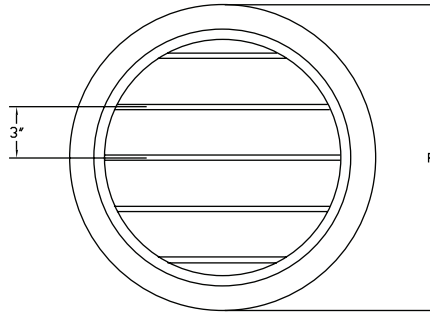

## Round Single Deflection Grille with 3" Wide Spacing

MODEL	Size	D	F
RSDX-16	16	16	18-1/4
RSDX-18	18	18	20-1/4
RSDX-20	20	20	22-1/4
RSDX-22	22	22	24-1/4
RSDX-24	24	24	26-1/4
RSDX-30	30	30	32-1/4

(Inches measured to the nearest 1/16")

### High Velocity Task / Air Outlet

- Single Deflection Design
- Adjustable Air Pattern
  - Long Throws
  - Wide Dispersion Patterns
- 3" Extruded Airfoil Blades / 3" Wide Spacing
- Wall or Ceiling Mount