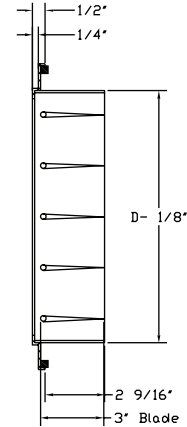

## Round Single Deflection Grille with 3" Wide Spacing

MODEL	Size	D	F
RSDX-16	16	16	18-1/4
RSDX-18	18	18	20-1/4
RSDX-20	20	20	22-1/4
RSDX-22	22	22	24-1/4
RSDX-24	24	24	26-1/4
RSDX-30	30	30	32-1/4

(Inches measured to the nearest 1/16")

### High Velocity Task / Air Outlet

- Single Deflection Design
- Adjustable Air Pattern
  - Long Throws
  - Wide Dispersion Patterns
- 3" Extruded Airfoil Blades / 3" Wide Spacing
- Wall or Ceiling Mount

<b>Project :</b>	<b>RSDX Series</b> Round Single Deflection Grille with 3" Wide Spacing	
<b>Architect :</b>		
<b>Engineer :</b>		
<b>Contractor :</b>	<b>Form # : 10026S</b>	
<b>Submitted By :</b>	<b>Date :</b>	<b>Drawn By : MH May 2010</b>